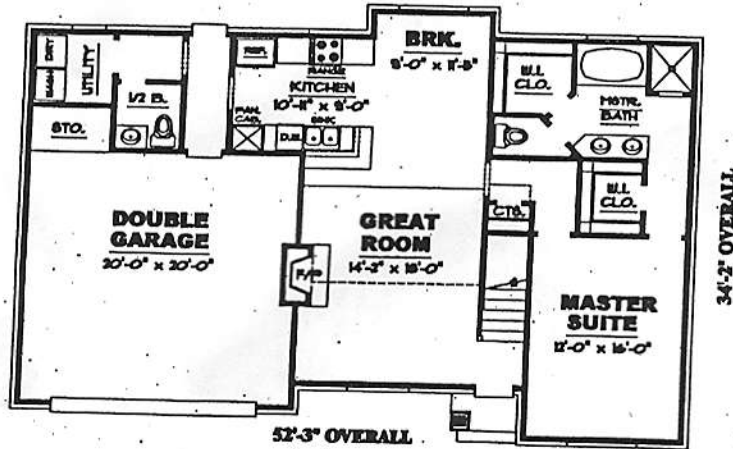

Creative HOME DESIGNS, Inc.

Memphis
(901) 386-3660

Nashville
(615) 370-4481

Murfreesboro
(615) 890-2855

FIRST FLOOR PLAN

LIVING AREA DOWN: — 1173
 LIVING AREA UP: — 544
 TOTAL LIVING AREA: — 1717
 FUTURE AREA UP: — 289

SECOND FLOOR PLAN

PLAN# 16-74