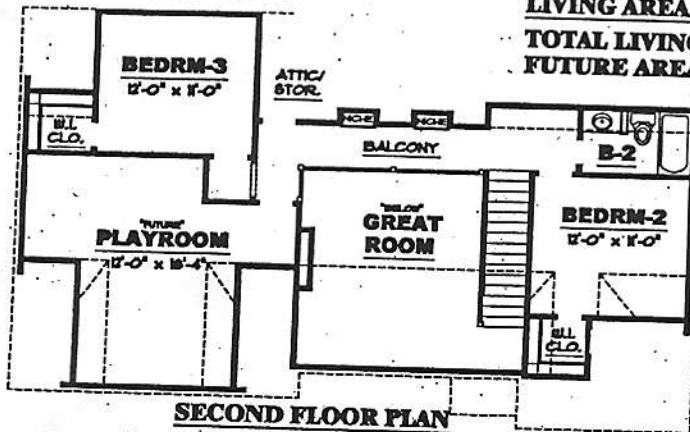

Creative HOME DESIGNS, Inc.

Memphis
(901) 386-3660

Nashville
(615) 370-4481

Murfreesboro
(615) 890-2855

FIRST FLOOR PLAN

LIVING AREA DOWN: — 1173
 LIVING AREA UP: — 544
 TOTAL LIVING AREA: — 1717
 FUTURE AREA UP: — 289

SECOND FLOOR PLAN

PLAN# 16-74