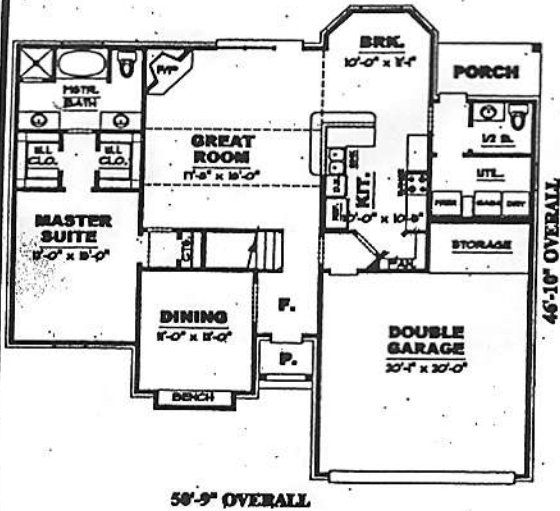

Creative HOME DESIGNS, Inc.

Memphis (901) 386-3660 • Nashville (615) 370-4481 • Murfreesboro (615) 890-2855

LIVING AREA DOWN: — 1408
LIVING AREA UP: — 637
TOTAL LIVING AREA: — 2045
FUTURE AREA UP: — 350

FIRST FLOOR PLAN

SECOND FLOOR PLAN

PLAN# 20-71