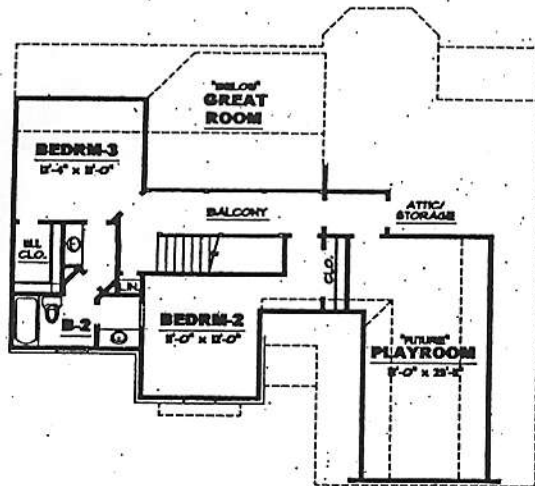

Creative HOME DESIGNS, Inc.

Memphis (901) 386-3660 • Nashville (615) 370-4481 • Murfreesboro (615) 890-2855

LIVING AREA DOWN: — 1408
LIVING AREA UP: — 637
TOTAL LIVING AREA: — 2045
FUTURE AREA UP: — 350

FIRST FLOOR PLAN

SECOND FLOOR PLAN

PLAN# 20-71